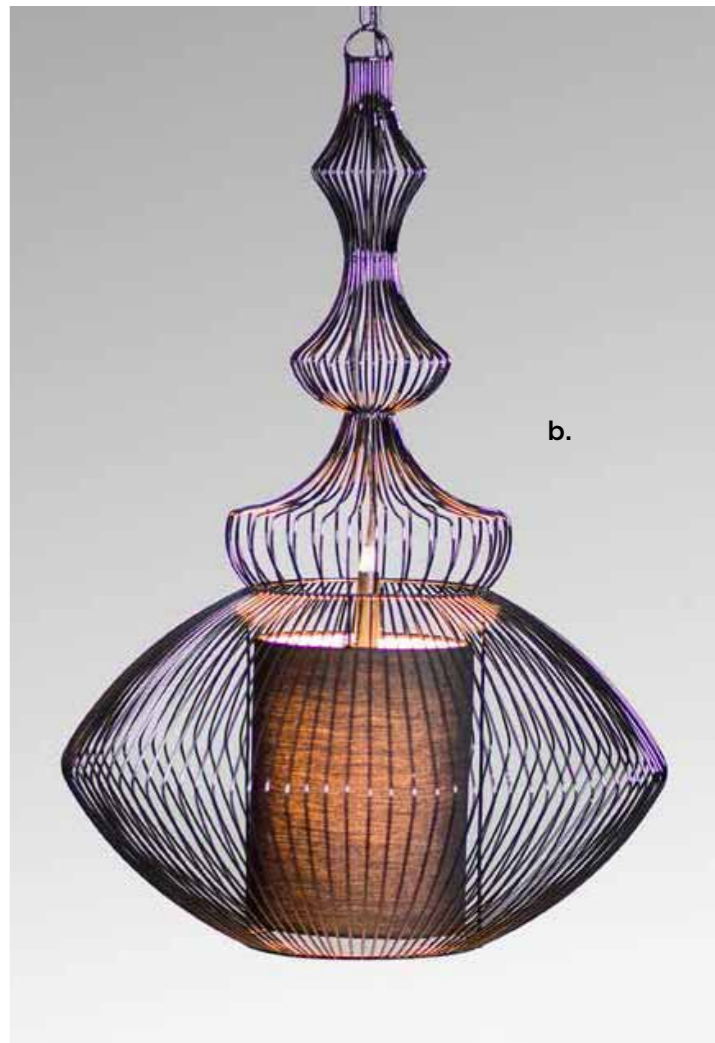

a.

b.

c.

**WIRE LAMP  
SET FOUR**

a. DIA: 60  
DIA: 50  
DIA: 40  
DIA: 30  
401498

b. DIA: 60  
DIA: 50  
DIA: 40  
DIA: 30  
401495

c. DIA: 60  
DIA: 50  
DIA: 40  
DIA: 30  
401496

a.

b.

c.

**WIRE LAMP  
SET FOUR**

a. WIRE LAMP SHADE  
DIA: 35\*30H  
400939

b. WIRE CAGE HANGING LAMP  
DIA: 50\*70H  
400997

c. WIRE CAGE HANGING LAMP  
DIA: 50\*70H  
400940

**CHEVROLET  
STANDING LAMP**

45\*45\*160H  
401576