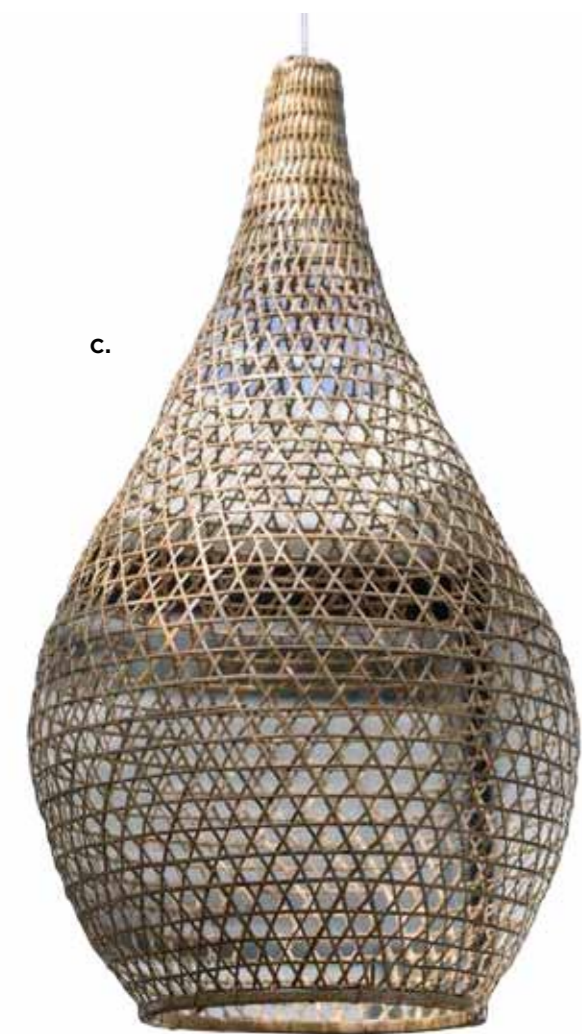

### KARIATIS HANGING LAMP

a. DIA: 65\*50H  
401184

b. DIA: 36\*50H  
401185

c. DIA: 25\*30H  
401186

c. DIA: 23\*38-40H  
401187

a.

b.

c.

b.

a. KENDI HANGING LAMP  
DIA: 50\*60H  
401080

b. APPLE HANGING LAMP  
DIA: 40\*50H  
401084

c. KENDI HANGING LAMP  
DIA: 50\*60H  
401081

d. APPLE HANGING LAMP  
DIA: 50\*60H  
401085

a.

## JOJO HANGING LAMP

a. DIA: 40\*23H  
401493

a.

c.

b.

**a. IBIZA HANGING LAMP**  
 DIA: 60\*63H  
 DIA: 50\*52H  
 DIA: 35\*44H  
 400988

**b. CARIBIEN HANGING LAMP**  
 DIA: 70\*45H  
 400991

**c. MATTEO HANGING LAMP**  
 DIA: 60\*100H  
 400996

a.

b.

d.

c.

**a. FLORA HANGING LAMP**  
 DIA: 60\*45H  
 400990

**b. SERGIO HANGING LAMP**  
 DIA: 70\*45H  
 400994

**c. BARI HANGING LAMP**  
 DIA: 50\*45H  
 400993

**c. CHANIA HANGING LAMP**  
 DIA: 50\*50H  
 400992